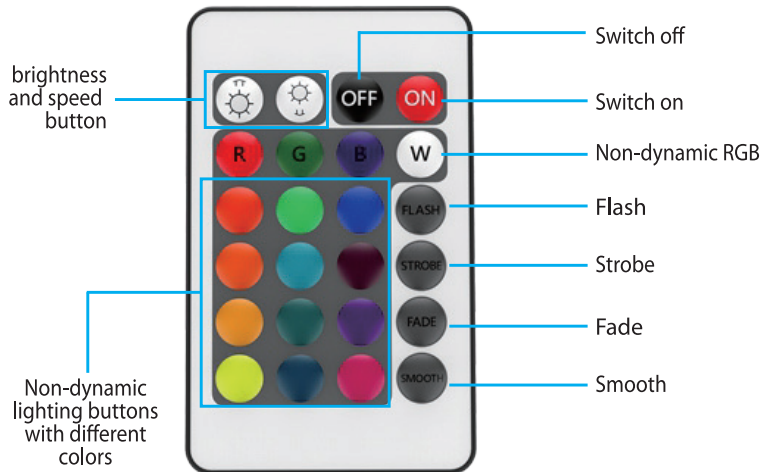

145-70620 WIRELESS CONTROLLER RF Wifi & Bluetooth **RGB** DC5-24V, 4CH*4A (Max. 100W)

Thank you for purchasing the product of Eurolamp S.A.

Controller APP	Magic Home Pro
Language	Chinese, English, Japanese, German
Operation Platform	Android 4.0 or IOS 9.0 or higher
LED Drive Type	Constant voltage MOSFET
Channels	RGB
Input Voltage	DC (5-24) V
Max Output Power	100W
Suitable for	LED Strip or other constant voltage lights
Operation Temperature	-20~+55°C
Control Distance	Visible distance 30m
Certification	CE, RoHS, FCC
Warranty	1 year
Net Weight	33,5gr

Magic Home Pro APP Interface Instructions

You will find detailed instructions for the controller control application (by scanning the QR code below from your smartphone) on the Eurolamp website.

Or if scanning is not possible, by searching the Eurolamp website www.eurolamp.gr with the product code

Instruction of Remote Control

Remote control code matching function: power on the device, hold down "ON" key for 5 seconds, the device flashes slowly indicate successful code matching.

Remote code clearing function: power on the device, hold down "OFF" key for 5 seconds, the device flashes quickly to indicate successful clearing.