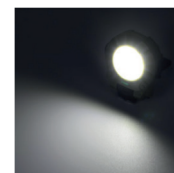

COB light(50%)