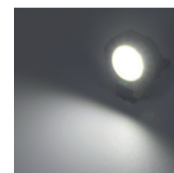

COB light(30%)