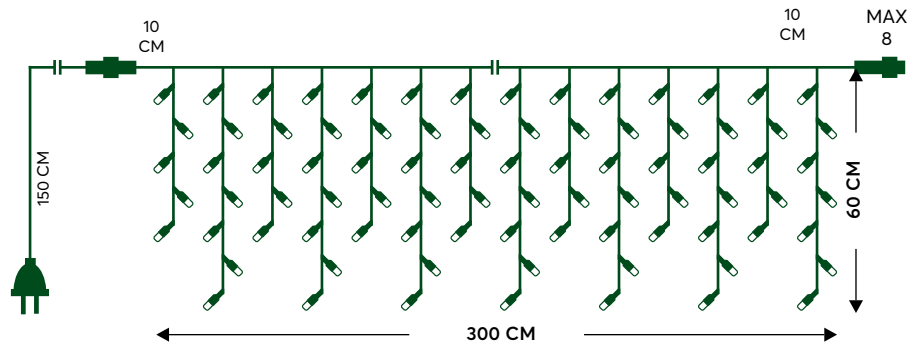

100 LED
(5mm)

GREEN CABLE
FIL VERT
ΠΡΑΣΙΝΟ ΚΑΛΩΔΙΟ

LED ICICLE

24 LINES

LED / BULB: 3V, 0.1A, 0.03W
TOTAL WATT: MAX 10.6W

RIDEAUX LED

24 LIGNES

LED ΒΡΟΧΗ

24 ΓΡΑΜΜΩΝ

220-240V IP65

600-11118
2202 30 00

WARM WHITE
BLANC CHAUD
ΘΕΡΜΟ ΛΕΥΚΟ

2200-2300K

600-11119
2202 30 00

WHITE
BLANC FROID
ΛΕΥΚΟ

7500-8500K