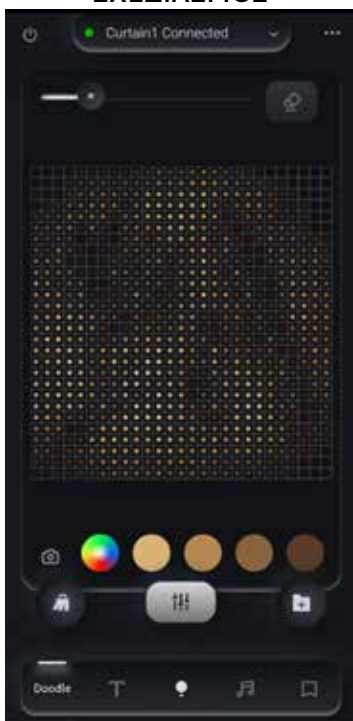

PAINTING MOTIF ΣΧΕΔΙΑΣΜΟΣ