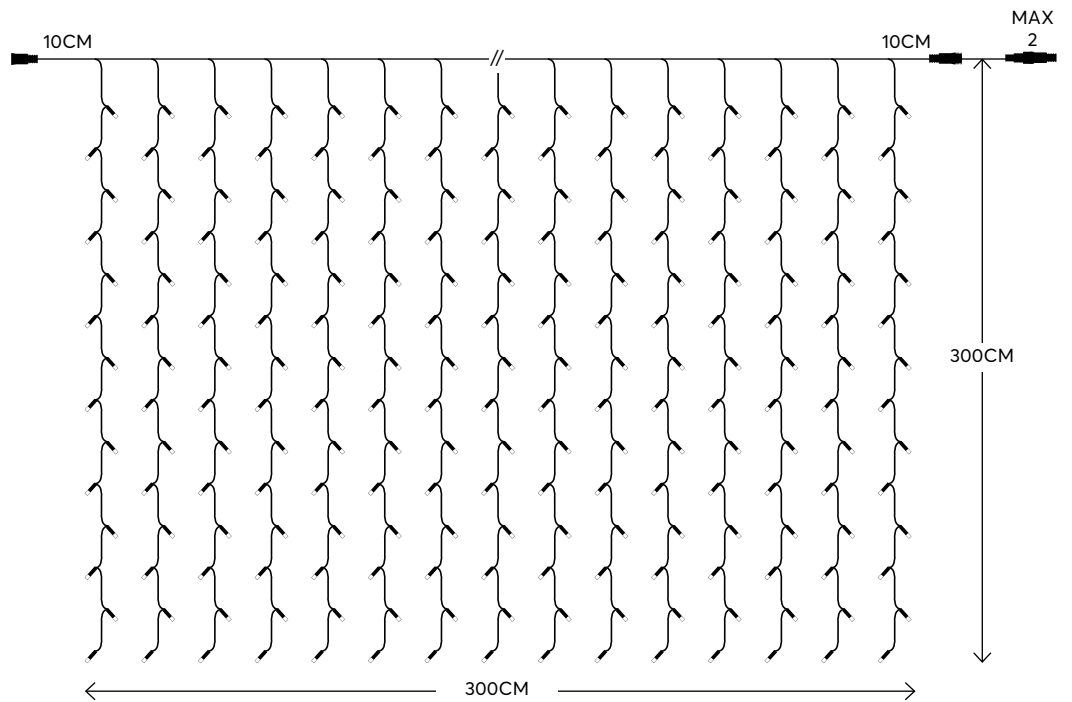

SYNCHRONOUS

LED CURTAIN

16 LINES

RUBBER

RIDEAUX LED

16 LIGNES

CAOUTCHOUC

LED KOYPTINA

16 ΓΡΑΜΜΩΝ

ΚΑΟΥΤΣΟΥΚ

480 LED
(5mm)

LED / BULB: 3V, 0.01A, 0.03W
TOTAL WATT: MAX 50W

220-240V IP65