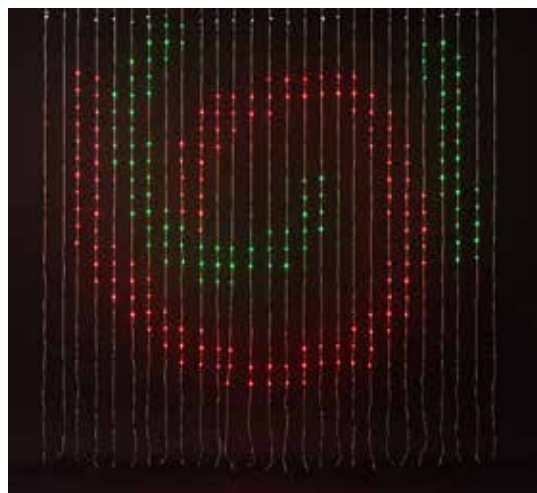

Smart Control!

756 mini LED

LED CURTAIN

27 LINES

RIDEAU LED

27 LIGNES

LED KOYPTINA

27 ΓΡΑΜΜΩΝ

LED / BULB: 3V, 0.01A, 0.03W
TOTAL WATT: MAX 25W

5V IP44