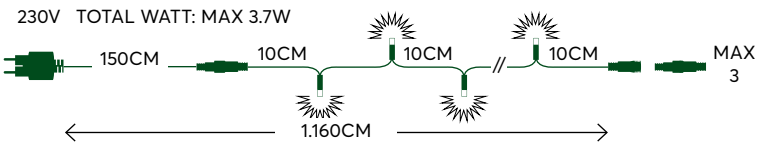

100 LED
(5mm)

GREEN CABLE
FIL VERT
ΠΡΑΣΙΝΟ ΚΑΛΩΔΙΟ

STRING FLASH LED LIGHTS

CONNECTABLE

LED / BULB: 3V, 0.01A, 0.03W

GUIRLANDES LED FLASH

CONNECTABLES

LED ΣΕΙΡΕΣ FLASH

ΕΠΕΚΤΕΙΝΟΜΕΝΕΣ

220-240V IP65

600-11117
2202 25 00

WARM WHITE
BLANC CHAUD 2200-2300K
ΘΕΡΜΟ ΛΕΥΚΟ