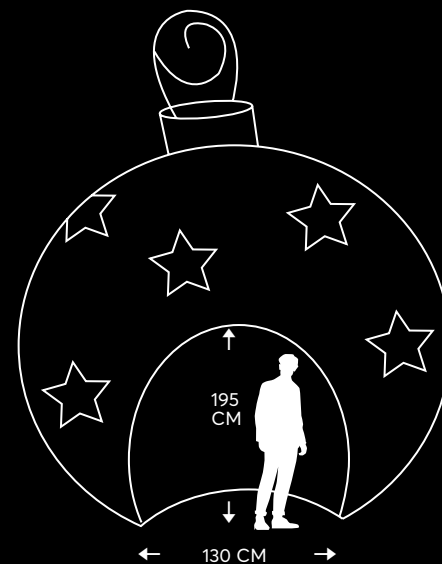

3D DESIGN BALL

GRANDE BOULE

ΤΡΙΣΔΙΑΣΤΑΤΗ ΜΠΑΛΑ

600-23072

2202 6538 00

5 207227 103094

SIZE / DIMENSIONS / ΔΙΑΣΤΑΣΗ

∅ 300 CM

↑↓ 400 CM

COLOR / COULEUR / ΧΡΩΜΑ

WHITE / BLANC FROID / ΛΕΥΚΟ
RED / ROUGE / ΚΟΚΚΙΝΟ

COLOR TEMPERATURE (KELVIN)
TEMPERATURE DE COULEUR

10000K
1000K

2000 LED

NUMBER OF LAMPS IN LINE
NOMBRE DE LED EN GUIRLANDE
ΑΡΙΘΜΟΣ ΛΑΜΠΤΗΡΩΝ ΣΕ ΓΡΑΜΜΗ

1080 LED

NUMBER OF LED ROPE LIGHTS
NOMBRE DE LED EN TUBE LUMINEUX
ΑΡΙΘΜΟΣ ΛΑΜΠΤΗΡΩΝ LED ΦΩΤΟΣΩΛΗΝΑ

INFO

LED ROPE LIGHT METERS: 30M
ΜΕΤΡΑ LED ΦΩΤΟΣΩΛΗΝΑ: 30M

SUPPLY EXTENSION: 150CM
ALIMENTATION: 150CM
ΠΡΟΕΚΤΑΣΗ ΠΑΡΟΧΗΣ: 150CM

WIRE TYPE: RUBBER
FIL: CAOUTCHOUC
ΤΥΠΟΣ ΚΑΛΩΔΙΟΥ: ΚΑΟΥΤΣΟΥΚ

LED LINE: 3V, 0,01A, 0,03W
LED ROPE LIGHT: 3.2V, 0,02A, 0,06W
TOTAL WATT: MAX 246W
INPUT VOLT: 230V
IP65