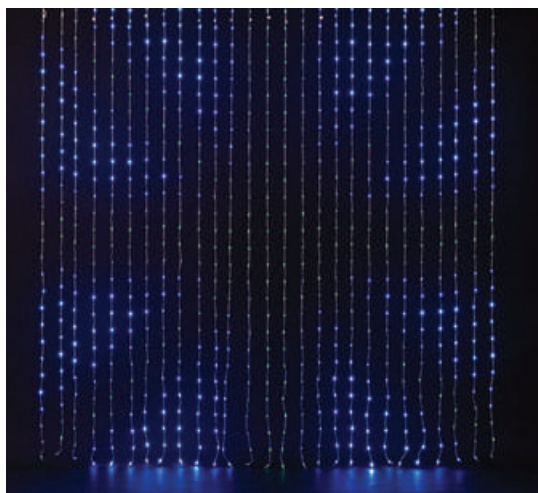

Smart Control!

756 mini LED

LED CURTAIN

27 LINES

PVC

LED - BULB: 3V / 0.01A / 0.03W
TOTAL WATT: MAX 25W

RIDEAU LED

27 LIGNES

PVC

LED KOYPTINA

27 ΓΡΑΜΜΩΝ

PVC

5V IP44