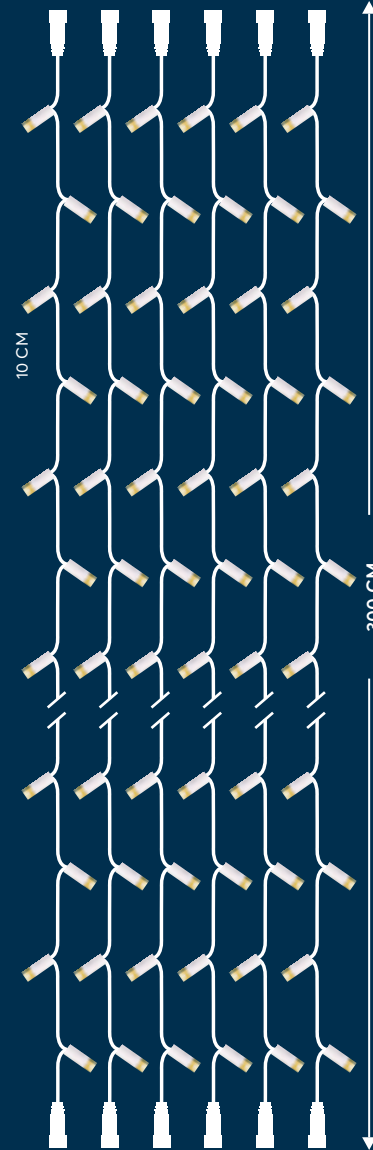

SET 6 PCS / ΣΕΤ 6 ΤΜΧ

LINES / LIGNES
ΓΡΑΜΜΕΣ

600-11957 2402 24 38

600-09840 2402 24 38

WHITE
BLANC FROID
ΛΕΥΚΟ
6000-10000K

600-11958 2402 24 38

600-09841 2402 24 38

WARM WHITE
BLANC CHAUD
ΘΕΡΜΟ ΛΕΥΚΟ
2100K

TOTAL WATT: MAX 4.68W