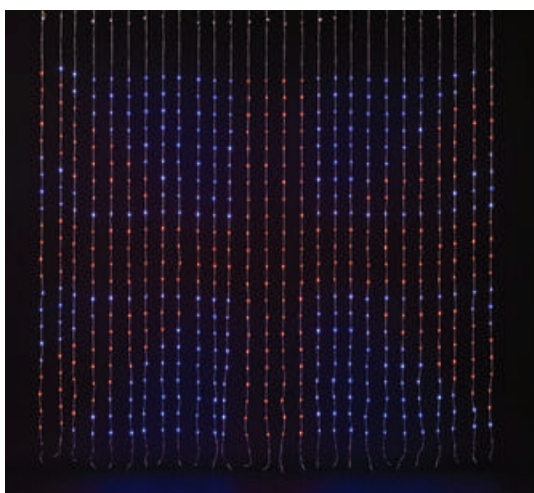

Smart Control!

756 mini LED

LED CURTAIN

27 LINES

PVC

LED - BULB: 3V / 0.01A / 0.03W
TOTAL WATT: MAX 25W

RIDEAU LED

27 LIGNES

PVC

LED KOYPTINA

27 ΓΡΑΜΜΩΝ

PVC

5V IP44