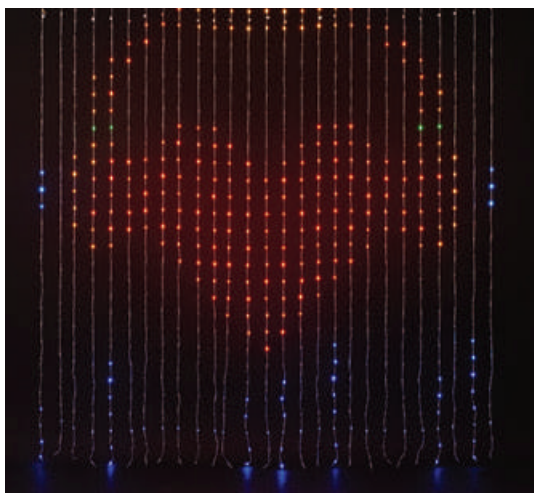

Smart Control!

756 mini LED

LED CURTAIN

27 LINES

PVC

LED - BULB: 3V / 0.01A / 0.03W
TOTAL WATT: MAX 25W

RIDEAU LED

27 LIGNES

PVC

LED KOYPTINA

27 ΓΡΑΜΜΩΝ

PVC

5V IP44