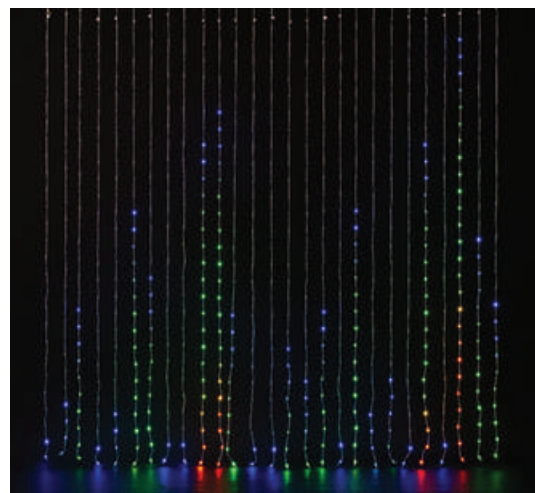

Smart Control!

756 mini LED

LED CURTAIN

27 LINES

PVC

LED - BULB: 3V / 0.01A / 0.03W
TOTAL WATT: MAX 25W

RIDEAU LED

27 LIGNES

PVC

LED KOYPTINA

27 ΓΡΑΜΜΩΝ

PVC

5V IP44