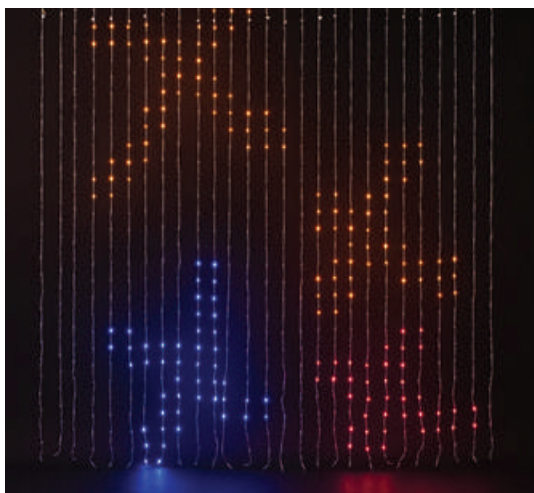

Smart Control!

756 mini LED

LED CURTAIN

27 LINES

PVC

LED - BULB: 3V / 0.01A / 0.03W
TOTAL WATT: MAX 25W

RIDEAU LED

27 LIGNES

PVC

LED KOYPTINA

27 ΓΡΑΜΜΩΝ

PVC

5V IP44