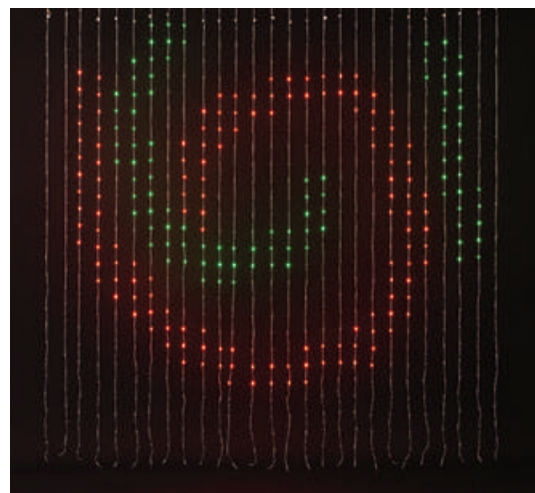

Smart Control!

756 mini LED

LED CURTAIN

27 LINES

PVC

LED - BULB: 3V / 0.01A / 0.03W
TOTAL WATT: MAX 25W

RIDEAU LED

27 LIGNES

PVC

LED KOYPTINA

27 ΓΡΑΜΜΩΝ

PVC

5V IP44