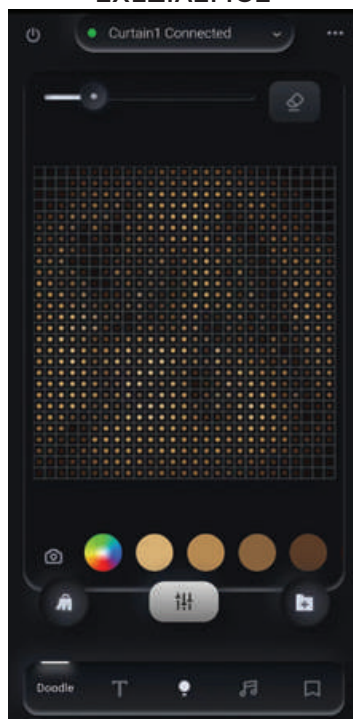

PAINTING MOTIF ΣΧΕΔΙΑΣΜΟΣ