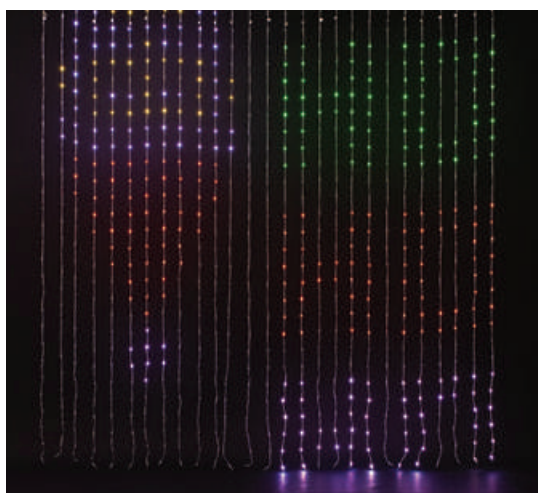

Smart Control!

756 mini LED

LED CURTAIN

27 LINES

PVC

LED - BULB: 3V / 0.01A / 0.03W
TOTAL WATT: MAX 25W

RIDEAU LED

27 LIGNES

PVC

LED KOYPTINA

27 ΓΡΑΜΜΩΝ

PVC

5V IP44