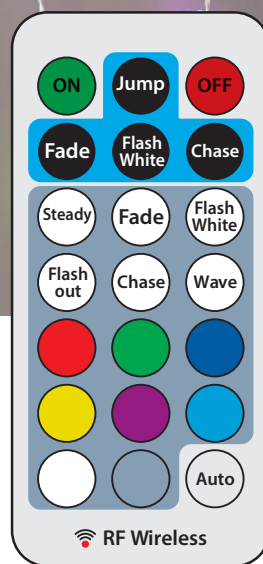

SYNCHRONOUS

Οι LED σειρές και κουρτίνα, ελέγχονται εύκολα με τηλεχειριστήριο και συγχρονίζονται σύμφωνα με τη διάθεσή σας! Μπορείτε να επιλέξετε ανάμεσα σε πολλά προγράμματα τα οποία εναλλάσσονται χρωματικά, αλλά και εντάσεις ή ταχύτητα φωτισμού.

The LED lines and curtain, can easily be controlled with remote control and synchronize according to your mood! You can choose among many programmes which alternate in color, volume and speed of illumination.

Steady

Fade

Flash White

Flash out

Chase

Wave

Auto

The lights illuminate steadily and permanently, with one color of your choice.
Τα λαμπάκια φωτίζουν σταθερά και μόνιμα, με το χρώμα της επιλογής σας.

The lights increase and decrease their brightness, with the same color of your choice.
Τα λαμπάκια αυξομειώνουν τη φωτεινότητά τους, με το ίδιο χρώμα της επιλογής σας.

The lights illuminate steadily and permanently, with one color of your choice, while some of them will flash with white color.
Τα λαμπάκια φωτίζουν σταθερά και μόνιμα, με το χρώμα της επιλογής σας, ενώ παράλληλα κάποια από αυτά θα αναβοσβήνουν με λευκό φως.

The lights illuminate steadily and permanently, with one color of your choice, while some of them will flash slowly with the same color.
Τα λαμπάκια φωτίζουν σταθερά και μόνιμα, με το χρώμα της επιλογής σας, ενώ παράλληλα κάποια από αυτά θα αναβοσβήνουν αργά με φως του ίδιου χρώματος.

The lights illuminate steadily and permanently, with one color of your choice, while some of them will flash in a row, with the same color.
Τα λαμπάκια φωτίζουν σταθερά και μόνιμα, με το χρώμα της επιλογής σας, ενώ παράλληλα κάποια από αυτά θα αναβοσβήνουν αργά και με τη σειρά, με φως του ίδιου χρώματος.

The lights increase and decrease their brightness, with the same color of your choice like a wave.
Τα λαμπάκια αυξομειώνουν τη φωτεινότητά τους, με το ίδιο χρώμα της επιλογής σας, σαν κυματισμός.

The lights run all the programmes one by one.
Τα λαμπάκια εκτελούν ένα προς ένα όλα τα προγράμματα.