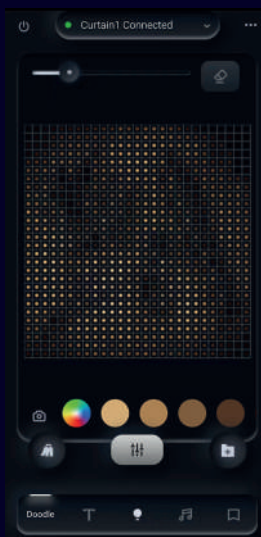

ΣΧΕΔΙΑΣΜΟΣ

Σχεδιάστε στην οθόνη με χρώματα της επιλογής σας, και τα λαμπάκια θα εμφανίσουν το σχέδιό σας.