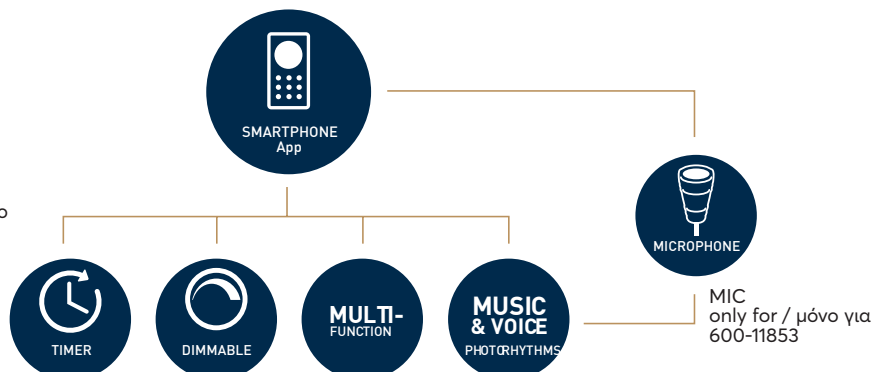

# DOUBLECOLOR

WHITE / ΛΕΥΚΟ

Two LED colors  
in a light bulb

WARM WHITE / ΘΕΡΜΟ ΛΕΥΚΟ

Δύο χρώματα  
LED  
σε ένα λαμπάκι

Technology  
String LED lights & curtain  
with connector

1. Two color scheme: warm white & white
2. Steady warm white
3. Steady white
4. Warm white / slow - fast
5. White / slow - fast
6. Warm white and white / switching a
7. Warm white and white / switching b
8. Warm white and white / "breathing"
9. Warm white and white / slow switching