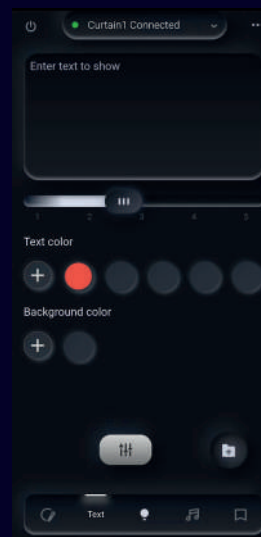

ΚΥΛΙΟΜΕΝΟ ΚΕΙΜΕΝΟ

Γράψτε το κείμενο, επιλέξτε το χρώμα, την ταχύτητα και το μέγεθος, και θα εμφανιστεί στα λαμπάκια.