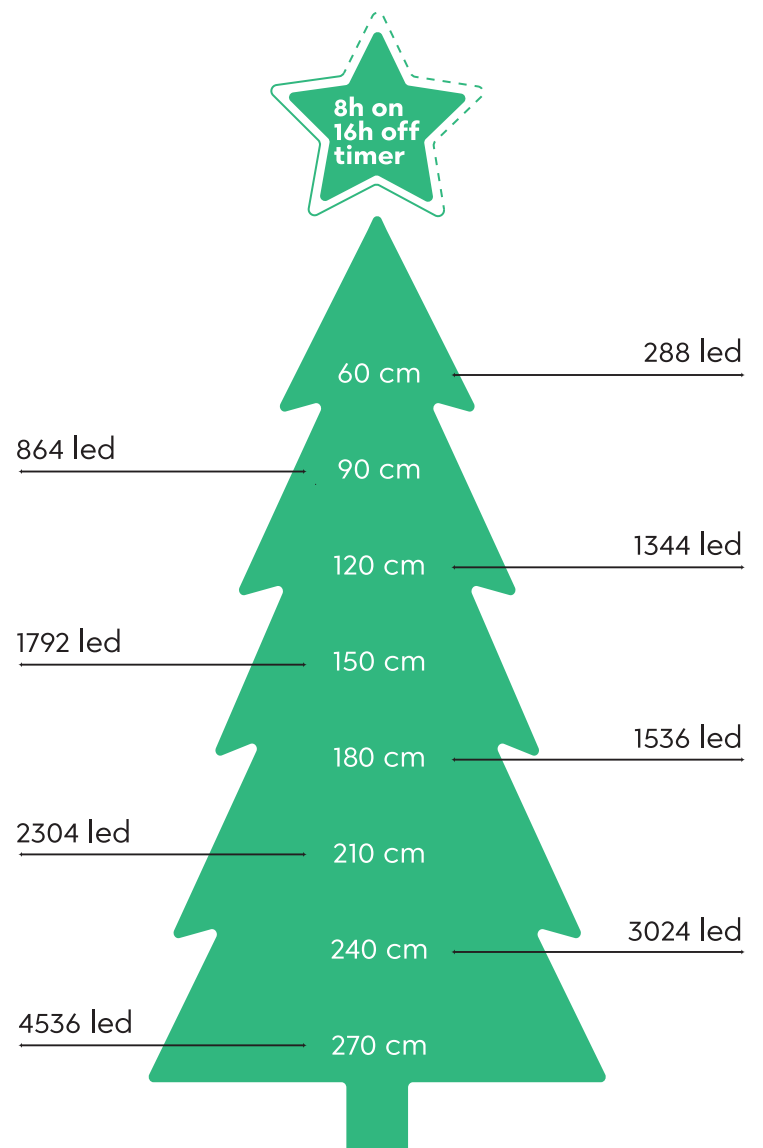

## Cluster LED lights

The perfect size of lights.  
**Let your tree shine bright.**