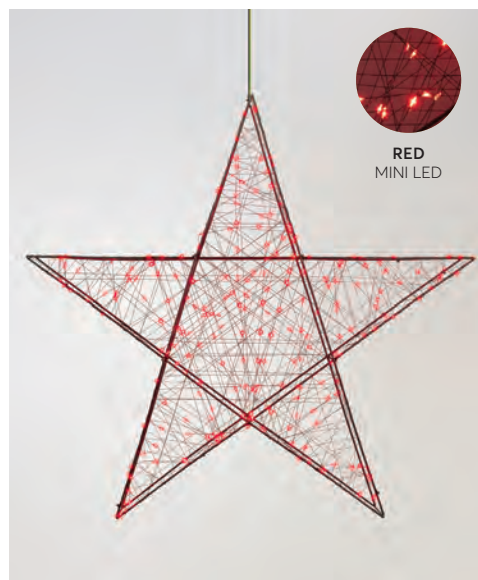

RED

ADAPTOR INPUT/OUTPUT: 220-240V, 50-60Hz / 31V-6W
V-A-W/LED: 3V-0.02A-0.06W
SUPPLY EXTENSION: 5M
TIMER: 6/18 hours

☒ 1 (MIN 1) IP44

PURPLE
MINI LED

RED
MINI LED

OPAL
MINI LED

600-22520

4202 37 00