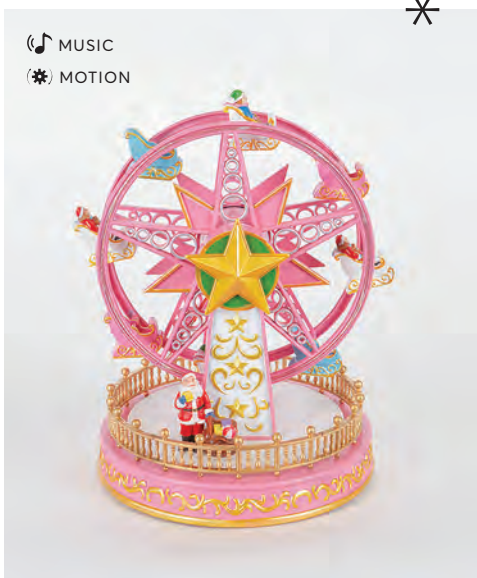

🎵 MUSIC
⚙️ MOTION

600-46320

4202 33 00

✂️ 23.5x18x18CM

💡 12 LED (3mm)
MULTICOLOR

ADAPTOR INPUT / OUTPUT:
100-240V, 50-60Hz /3.6W
BATTERY: 3XAAA
V-A-W/LED:
3.2V 0.064W 0.02A
MUSIC: YES
MOTION: YES
SUPPLY EXTENSION: 1.8M

🔌 8 (MIN 1) IP20