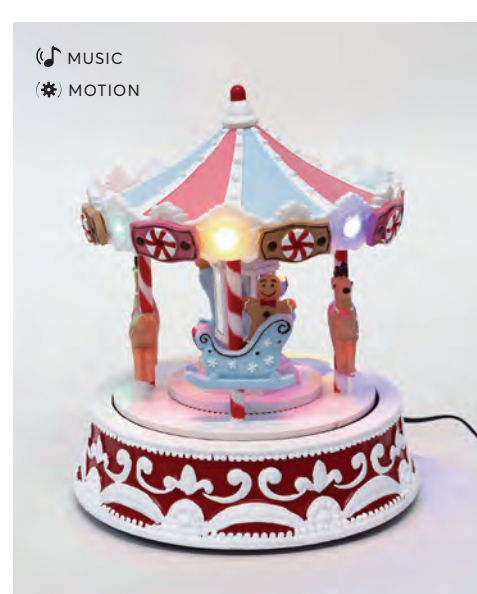

MUSIC
MOTION

600-46364

4202 35 00

18.9x18.9x22.2CM

13 LED (3mm)
OPAL MULTICOLOR

5 207227 355097

ADAPTOR INPUT / OUTPUT:
100-240V/4.5V, 3.6W
V-A-W/LED: 0.06W
MUSIC: YES
MOTION: YES
SUPPLY EXTENSION: 1.8M

6 (MIN 1) IP20