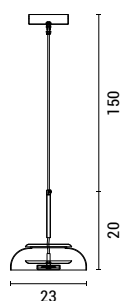

144-18002
Gold & Clear Glass

4202 40 00

Iron & Glass
LED 7W, 220V, 50/60Hz
3000K, 525lm, B.A.:180°
CRI >80, IP20
D:Ø23 H:170 cm