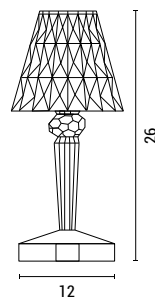

INTERIOR

144-70003 Clear
4202 16 00

Acrylic
LED 2W, 220V, 50/60Hz
3CCT 3000K - 4000K - 6000K
150lm, CRI 80, B.A.:180°, IP20
Dimmable
Rechargeable LifePo4 Battery
D:Ø12 H:26 cm