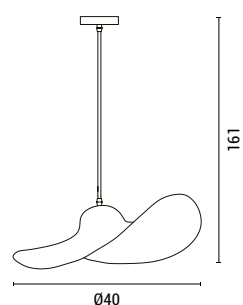

4202 16 00

Iron, Leather & Plastic

1* E27, LED max 10W

220V, 50/60Hz, IP20

L:Ø15 H:25 cm

144-40002

144-40001

144-46000 White
4202 30 00