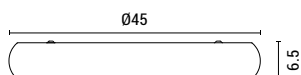

INTERIOR

144-51010 White

4202 30 00

Metal & Acrylic

LED 30W, 220V, 50/60Hz

3CCT 3000K - 4000K - 6000K

(dip switch)

2100lm, B.A.:120°, CRI >80, IP20

D:Ø45 H:6.5 cm