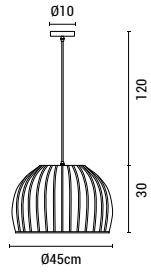

INTERIOR

144-30005
Natural Wood
4202 89 99

Wood
1*E27 max 40W
220V, 50/60Hz, IP20
D:Ø45 H:150 cm