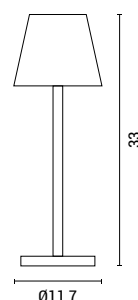

144-70001 Black
4202 16 00

Aluminium
LED 2.2W, 3.7V, 3000K,
110lm, CRI 80, IP54
Dimmable
Rechargeable Lithium Battery
L:11.7 W:11.7 H:33 cm