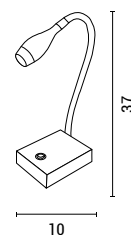

147-55474 White
4202 07 00

Aluminium & Iron
LED 3W
220-240V, 50/60Hz
3000K, 195lm, B.A. 24°
IP20, IK06, CRI >80
L:10 W5.5 H:39 cm