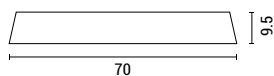

144-51007
White & Bronze
4202 80 00

144-51009
Black & Coffee Brown
4202 86 00

Metal & Acrylic
LED 60W, 220V, 50/60Hz
3000K, 5100lm, B.A.:120°, IP20
D:Ø70 H:9.5 cm