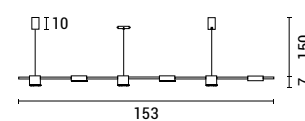

144-10014 Black

4202 54 00

Acrylic & Aluminium
6 LED x 6W - 36W, 220V, 50/60Hz
3000K, 2700lm, B.A.:180°, IP20
L:153 W:10 H: 157 cm