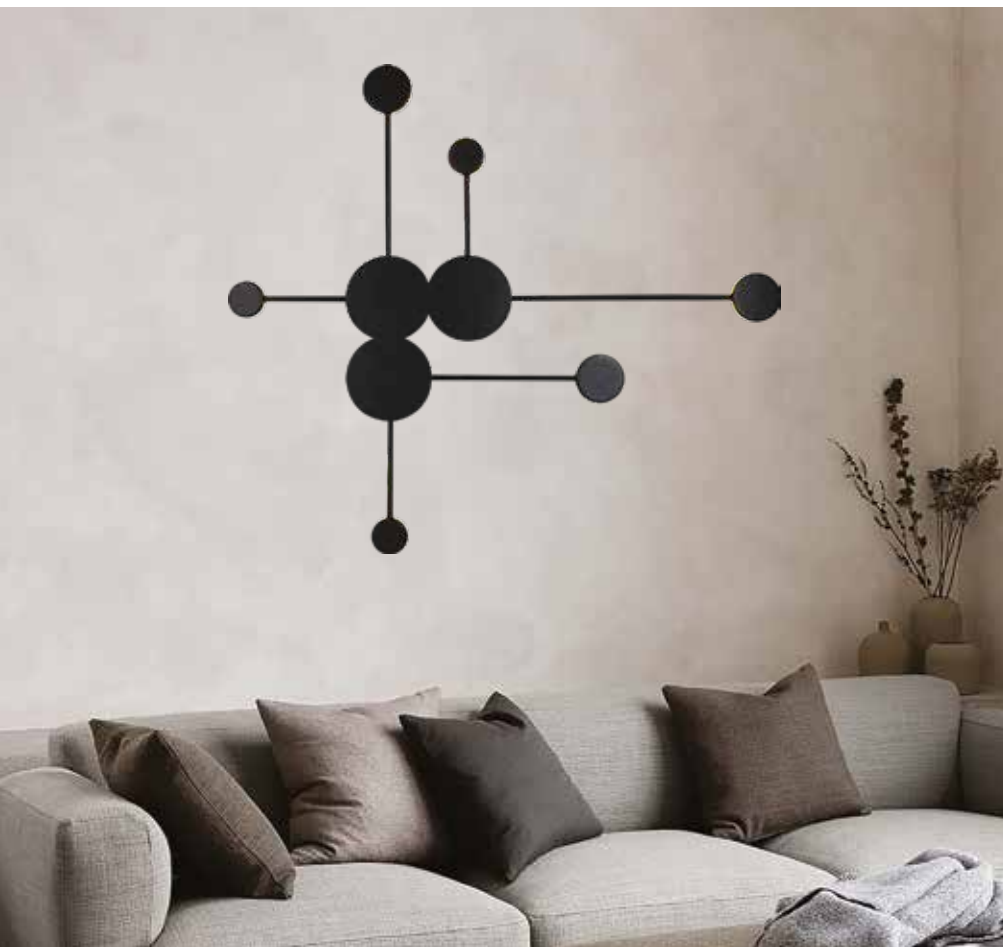

144-58004 Black

4202 33 00

144-58005 Gold

4202 39 00

Metal & Acrylic

LED 6x5W

220V, 50/60Hz

3000K, 2250lm, B.A. 90°

IP20, IK06, CRI >80

L:82 W:8 H:92 cm

144-58003 Gold

4202 28 00

Iron & Resin

LED 3x5W

220V, 50/60Hz

3000K, 1125lm, B.A. 90°

IP20, IK06, CRI >80

L:45 W:8 H:54 cm

120