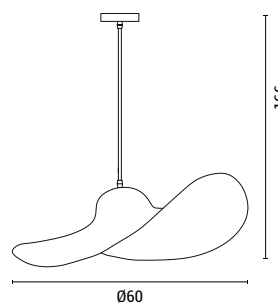

144-46001 White
4202 69 99

144-46002 Grey
4202 69 99

Resin
1*E27 max 10W
220V, 50/60Hz,
B.A.:180°, IP20
D:Ø60 H:166 cm