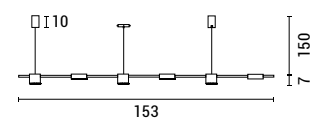

arte illumina

LED series

144-10013 White

4202 54 00

Acrylic & Aluminium
6 LED x 6W - 36W, 220V, 50/60Hz
3000K, 2700lm, B.A.:180°
IP20, Not Dimmable
L:153 W:10 H: 157 cm

144-10014

144-10015 Gold

4202 54 00