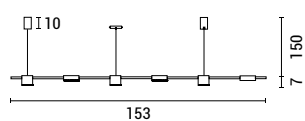

144-10014

144-10015 Gold

4202 54 00

Acrylic & Aluminium
6 LED x 6W - 36W, 220V, 50/60Hz
3000K, 2700lm, B.A.:180°, IP20
L:153 W:10 H: 157 cm

144-10014 Black

4202 54 00

Acrylic & Aluminium
6 LED x 6W - 36W, 220V, 50/60Hz
3000K, 2700lm, B.A.:180°, IP20
L:153 W:10 H: 157 cm