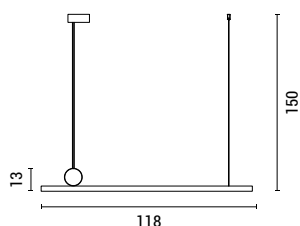

INTERIOR

144-16025 Gold & Black

4202 46 00

Aluminium, Iron & Acrylic
LED 20W, 220V, 50/60Hz
3CCT 3000K - 4000K - 6000K
ON-OFF switch
2088lm, B.A.:180°
CRI >80, IP20
L:118 W:8 H: 150 cm