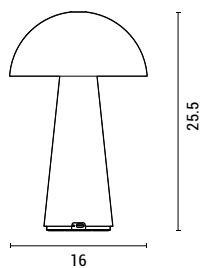

144-70004 White
4202 16 00

144-70005 Black
4202 16 00

ABS
LED 1.5W, 5V, 2700K
100lm, CRI >95, IP44
Dimmable
Rechargeable LifePo4 Battery
D:Ø16 H:25.5 cm